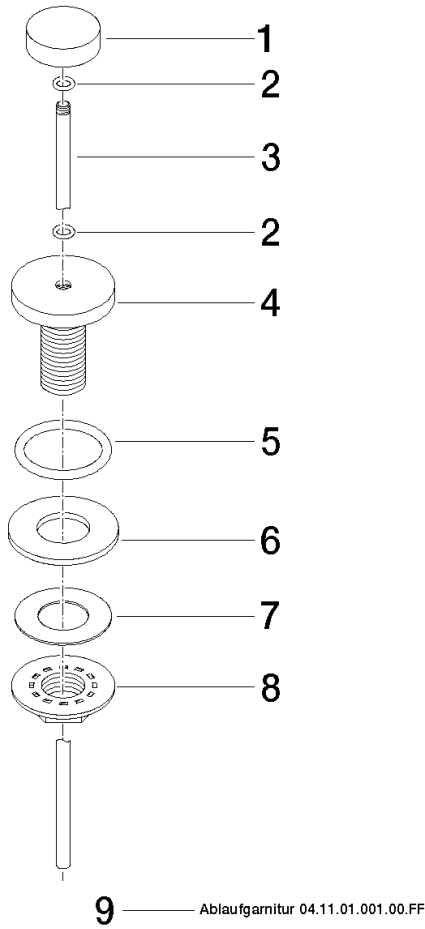

Basin Waste with knob for deck mounting 1 1/4" - Light Gold

IMO

10 200 970

Fits: IMO, LULU, MADISON, MEM, TARA,
CL.1, LISSÉ, VAIA, META, CYO

	Light Gold	10 200 970-26
	Chrome	10 200 970-00
	Brushed Platinum	10 200 970-06
	Platinum	10 200 970-08
	Durabronze (23kt Gold)	10 200 970-09
	Dark Chrome	10 200 970-19
	Brushed Light Gold	10 200 970-27
	Brushed Durabronze (23kt Gold)	10 200 970-28
	Matte Black	10 200 970-33
	Brushed Bronze	10 200 970-42
	Brushed Champagne (22kt Gold)	10 200 970-46
	Champagne (22kt Gold)	10 200 970-47
	Brushed Chrome	10 200 970-93
	Brushed Dark Platinum	10 200 970-99

Basin Waste with knob for deck mounting 1 1/4" - Light Gold

IMO

10 200 970

Only suitable for basins with an overflow.

10 200 970

10 200 970

Parts for other finishes can be found here: [Chrome](#)

Spare parts list

No.	Item Number	Name	Quantity used	Delivery time
1	09 21 33 001-26	handle	1	60
2	09 14 10 007 90	seal	2	2
3	09 31 09 004-26	pull-rod	1	60
4	09 18 40 022-26	sleeve	1	60
5	09 14 10 095 90	seal	1	2
6	09 14 05 012 90	seal	1	2
7	09 14 40 001 90	seal	1	60
8	09 23 10 010 90	nut	1	2
9	90 11 01 001 00-26	pop-up waste	1	30