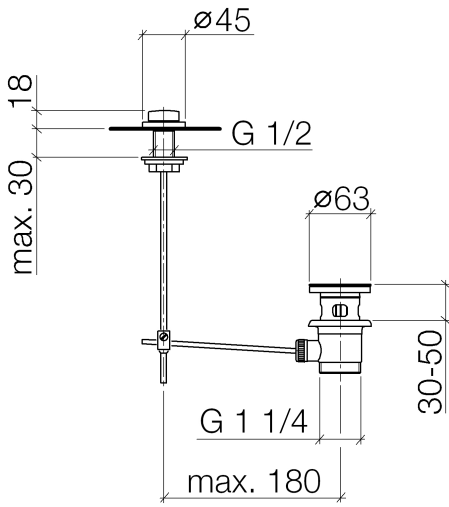

Basin Waste with knob for deck mounting 1 1/4" - Light Gold

IMO

10 200 970

Fits: IMO, LULU, MADISON, MEM, TARA,
CL.1, LISSÉ, VAIA, META, CYO

	Light Gold	10 200 970-26
	Chrome	10 200 970-00
	Brushed Platinum	10 200 970-06
	Platinum	10 200 970-08
	Durabronze (23kt Gold)	10 200 970-09
	Dark Chrome	10 200 970-19
	Brushed Light Gold	10 200 970-27
	Brushed Durabronze (23kt Gold)	10 200 970-28
	Matte Black	10 200 970-33
	Brushed Bronze	10 200 970-42
	Brushed Champagne (22kt Gold)	10 200 970-46
	Champagne (22kt Gold)	10 200 970-47
	Brushed Chrome	10 200 970-93
	Brushed Dark Platinum	10 200 970-99

Basin Waste with knob for deck mounting 1 1/4" - Light Gold

IMO

10 200 970

Only suitable for basins with an overflow.

10 200 970

10 200 970

Parts for other finishes can be found here: [Chrome](#)

Spare parts list

No.	Item Number	Name	Quantity used	Delivery time
1	09 21 33 001-26	handle	1	60
2	09 14 10 007 90	seal	2	2
3	09 31 09 004-26	pull-rod	1	60
4	09 18 40 022-26	sleeve	1	60
5	09 14 10 095 90	seal	1	2
6	09 14 05 012 90	seal	1	2
7	09 14 40 001 90	seal	1	60
8	09 23 10 010 90	nut	1	2
9	90 11 01 001 00-26	pop-up waste	1	30